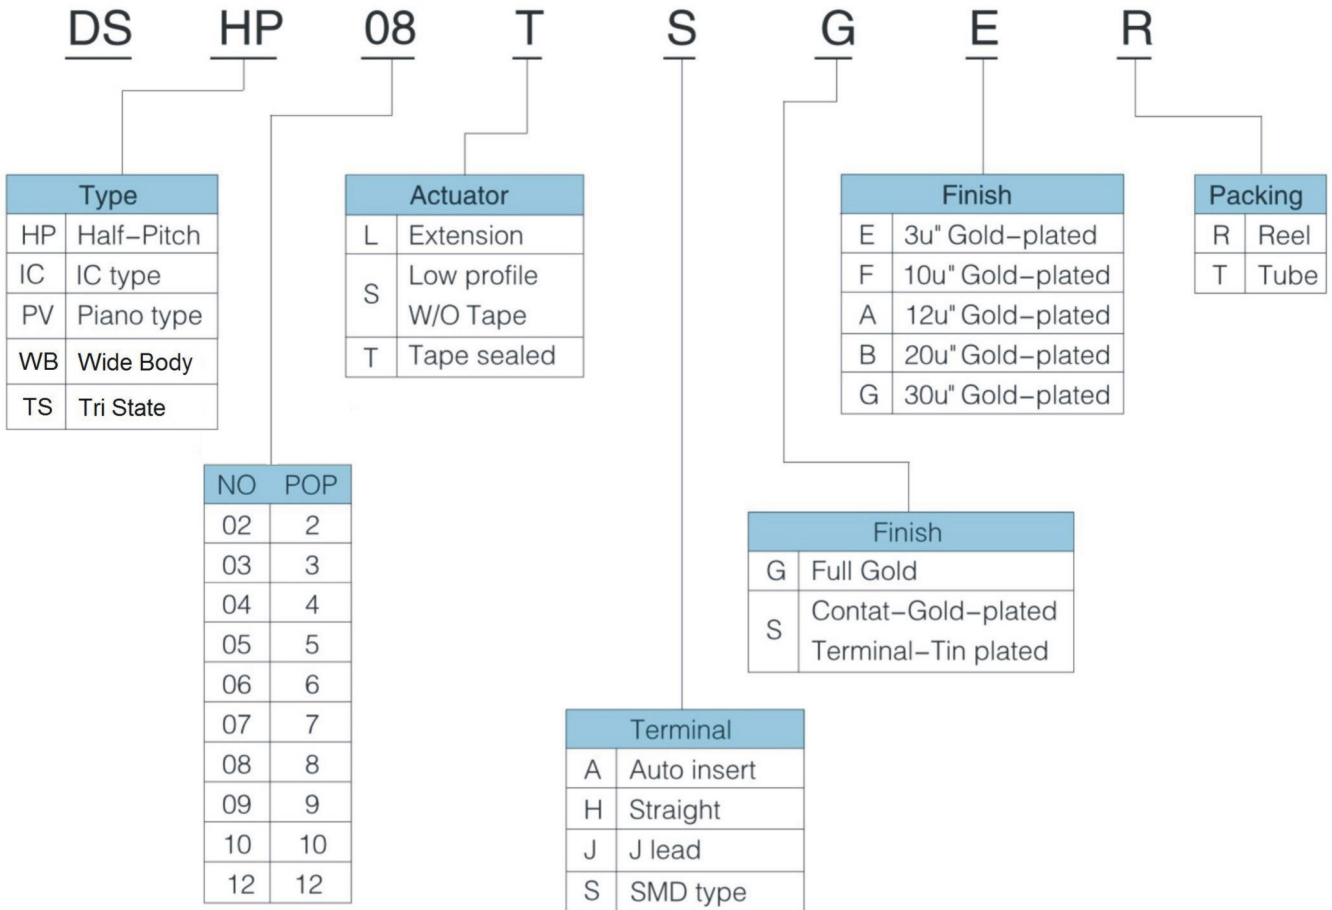

DIP SWITCH SERIES

Order Information

Terminal Type:

"S" Terminal

"J" Terminal

"A" Terminal

"H" Terminal

"S" Terminal

"J" Terminal

"A" Terminal

"H" Terminal